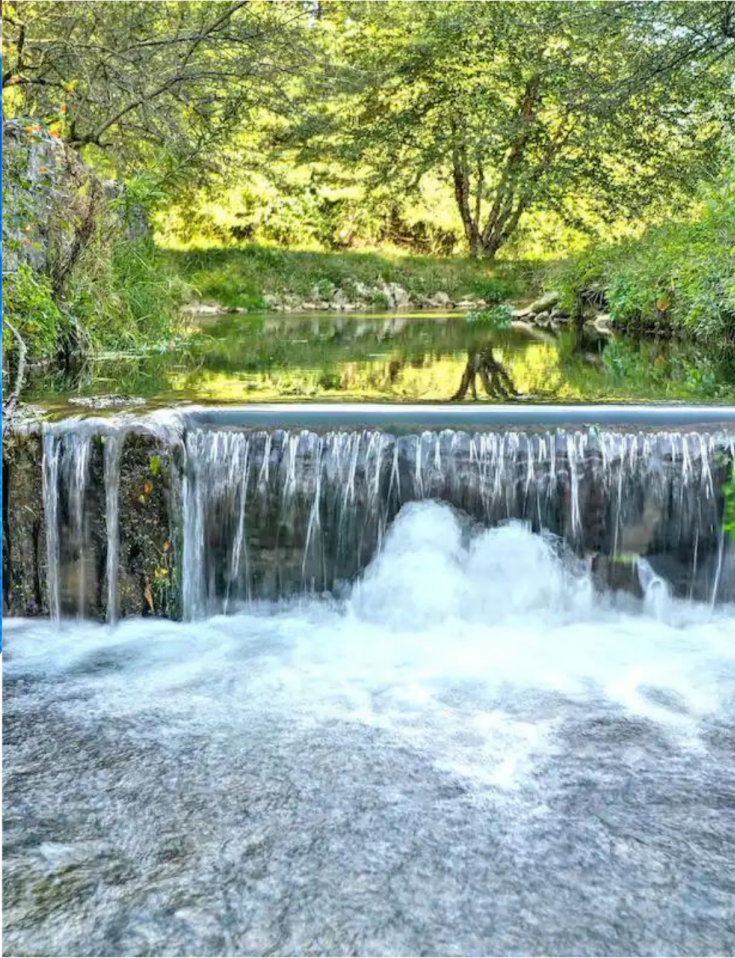

14 ACRES, 3 STREAMS, 2
PONDS, HEATED
SWIMMING POOL, HIKING
TRAILS, 3 FIRE PITs,
BASKETBALL COURT, 3
MAIN BUILDINGS WITH
THEIR OWN
KITCHEN/LIVING
ROOM/DINING

ANNVILLE, PA

**5 STAR LUXURY
ESTATE**

CONTACT US